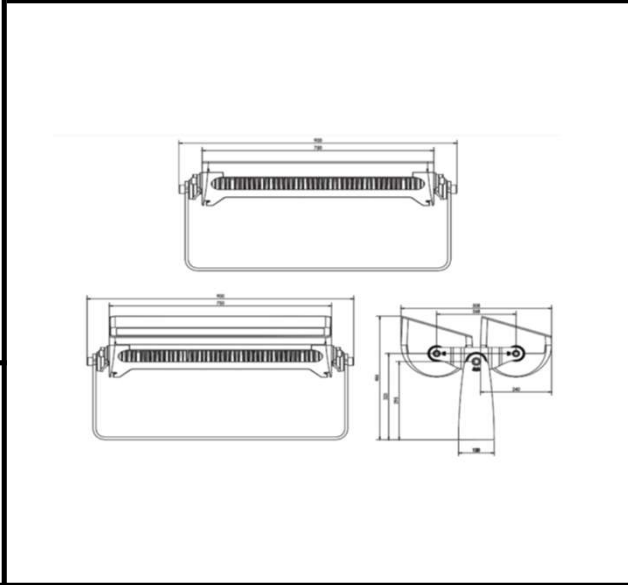

Dimension diagram

Remarks:-

Address: Plot #7 Saroorpur-Nangla Industrial Area,Ballabgarh-Sohna Road,Faridabad-121005
Email: info@sovitron.com